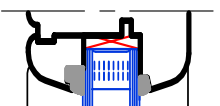

Double glazed unit

4/16/4 U=1,0

"Soft line" details