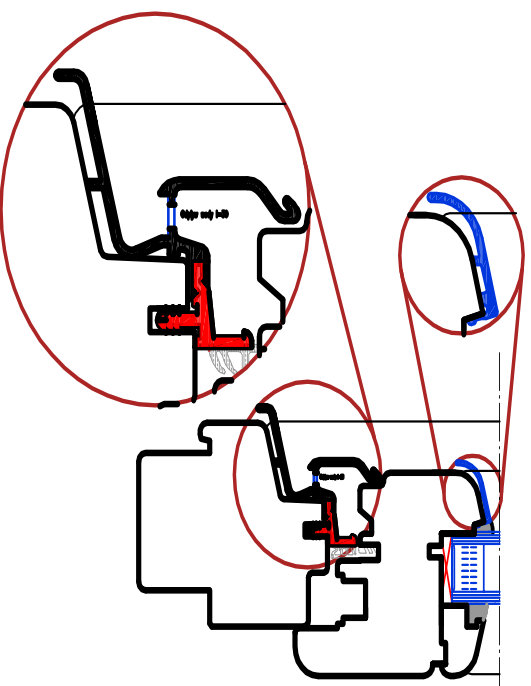

Double glazed unit

4/16/4 U=1,0

"Soft line" details