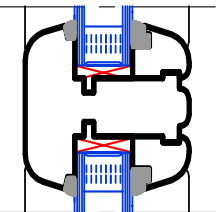

## Window astragals

glazed in astragal

face fixed astragal  
"Vienna style"  
width - 20 mm & 25 mm

structural bar 80 mm  
(max. width 134 mm)

structural bar 56 mm  
(min. width 56 mm)

face fixed "georgian style"