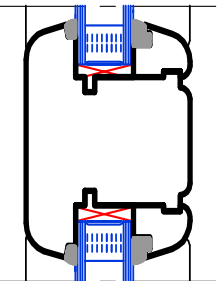

## Window astragals

glazed in astragal

face fixed astragal  
"Vienna style"  
width - 20 mm & 25 mm

structural bar 80 mm  
(max. width 134 mm)

structural bar 56 mm  
(min. width 56 mm)

face fixed "georgian style"